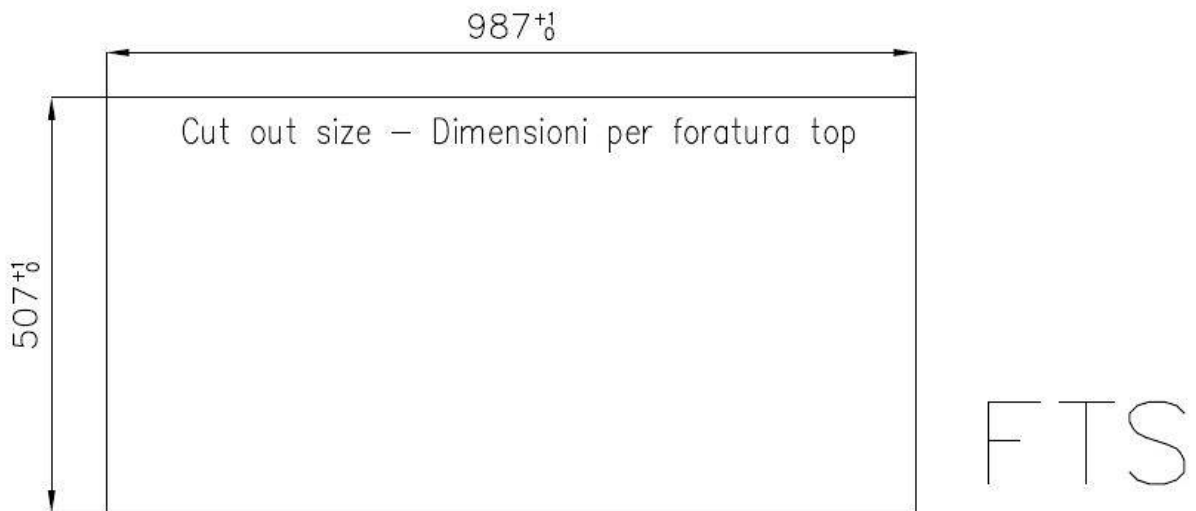

High thickness 1mm thick steel. A significant thickness, which guarantees the maximum sturdiness and durability.

Perimetral overflow The overflow is always a security on the Foster sinks that prevents the overflow of water in case of oversights. The perimeter drain solution improves aesthetics thanks to its square and essential shape.

Small radius Bowls with squared shapes with a modern design and an increased capacity, for a minimal aesthetics connected with an extreme practicity.

TECHNICAL DATA

Lavello serie Master cod. 1251/05*

EQUIPMENT