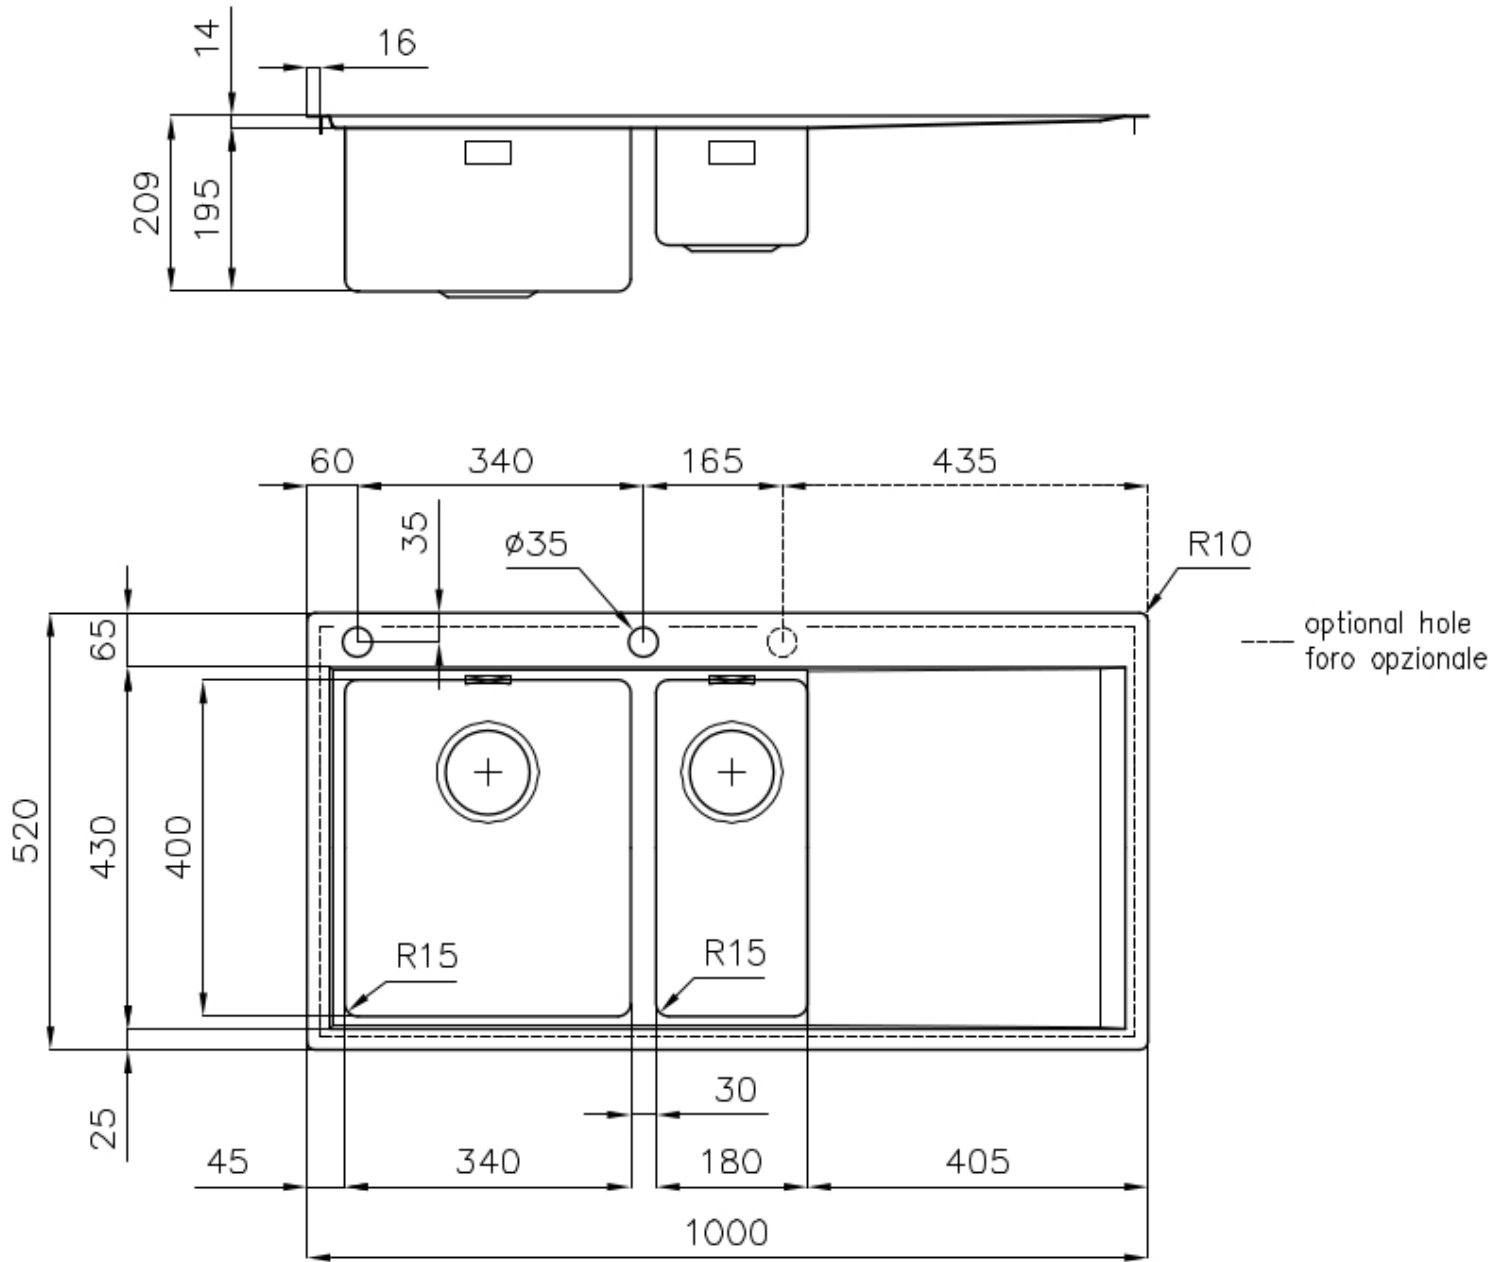

TECHNICAL DATA