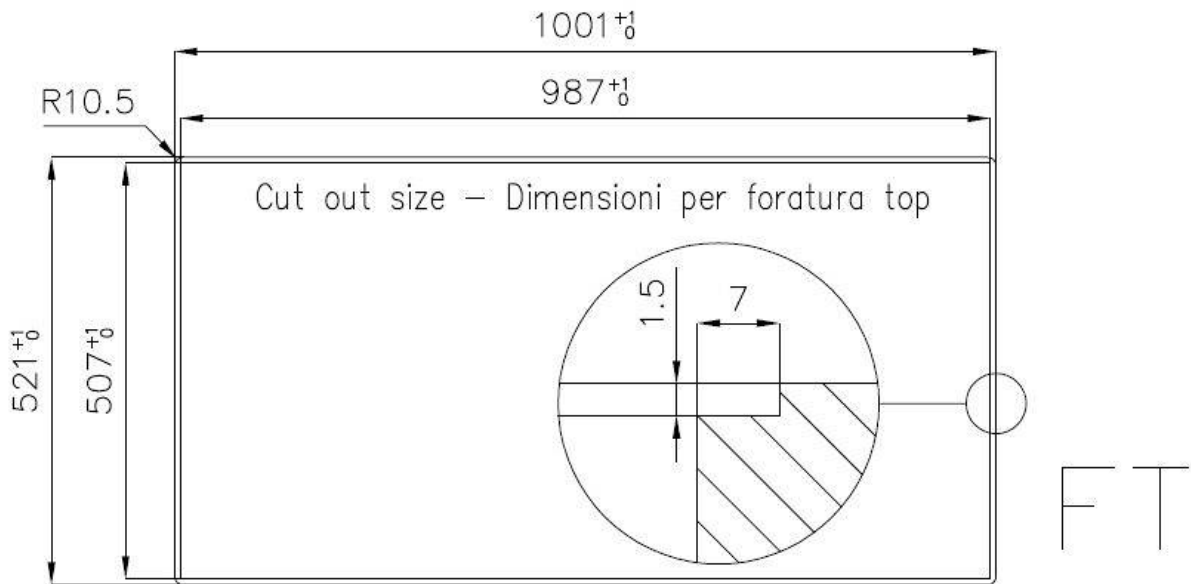

Texture Foster brushed

Base 60 cm

Dimensions 1000x520 mm

Standard fittings Fixing hooks, gasket, drain, overflow and siphon, boxed packing

Mixer holes 2 standard holes

Built-in hole [View technical data sheet](#)

Drainer Yes

Width 100 cm

Bowl dimension 340x400 + 180x400mm

Number of bowls 2 bowls

Waste fitting Drain with automatic PM control

FEATURES

Automatic waste fitting The waste-fitting with round remote knob is supplied; a practical accessory which makes it unnecessary to get wet in order to drain the water from the bowl.

High thickness 1mm thick steel. A significant thickness, which guarantees the maximum sturdiness and durability.

Perimetral overflow The overflow is always a security on the Foster sinks that prevents the overflow of water in case of oversights. The perimeter drain solution improves aesthetics thanks to its square and essential shape.

Small radius Bowls with squared shapes with a modern design and an increased capacity, for a minimal aesthetics connected with an extreme practicity.

TECHNICAL DATA

Lavello serie Master cod. 1251/05*

EQUIPMENT