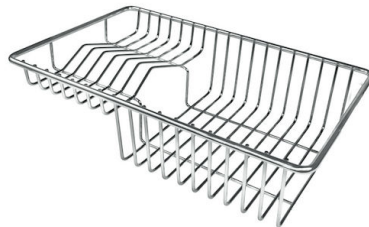

Double mixer hole The large tap counter is already fitted with a series of 2 tap holes. In the second hole it is possible to install the remote control of the automatic drain or, alternatively, a practical soap dispenser.

Small radius Bowls with squared shapes with a modern design and an increased capacity, for a minimal aesthetics connected with an extreme practicity.

TECHNICAL DATA

Lavello serie Master cod. 1251/05*

EQUIPMENT

Automatic waste fitting - PM

8407 113

OPTIONAL ACCESSORIES

Glass chopping board
8631 300

HPDE Chopping board
8657 001

HPDE Twin chopping board
8644 101

Stainless steel basket
8611 000

Stainless steel plate rack
8100 303
* only in combination with the accessory
8644 101

Stainless steel plate rack
8100 201

White bowl
8153 100

**Graters kit with ring-holder and
food collection tray**
8159 101
* only in combination with the accessory
8644 101

Stainless steel perforated tray
8151 000
* only in combination with the accessory
8644 101