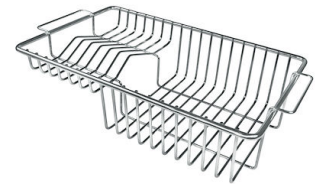

Double mixer hole The large tap counter is already fitted with a series of 2 tap holes. In the second hole it is possible to install the remote control of the automatic drain or, alternatively, a practical soap dispenser.

Small radius Bowls with squared shapes with a modern design and an increased capacity, for a minimal aesthetics connected with an extreme practicity.

TECHNICAL DATA

Lavello serie Master cod. 1251/05*

EQUIPMENT

Automatic waste fitting - PM

8407 113

OPTIONAL ACCESSORIES

Glass chopping board
8631 300

HPDE Chopping board
8657 001

HPDE Twin chopping board
8644 101

Stainless steel basket
8611 000

Stainless steel plate rack
8100 303
* only in combination with the accessory
8644 101

Stainless steel plate rack
8100 201

White bowl
8153 100

**Graters kit with ring-holder and
food collection tray**
8159 101
* only in combination with the accessory
8644 101

Stainless steel perforated tray
8151 000
* only in combination with the accessory
8644 101